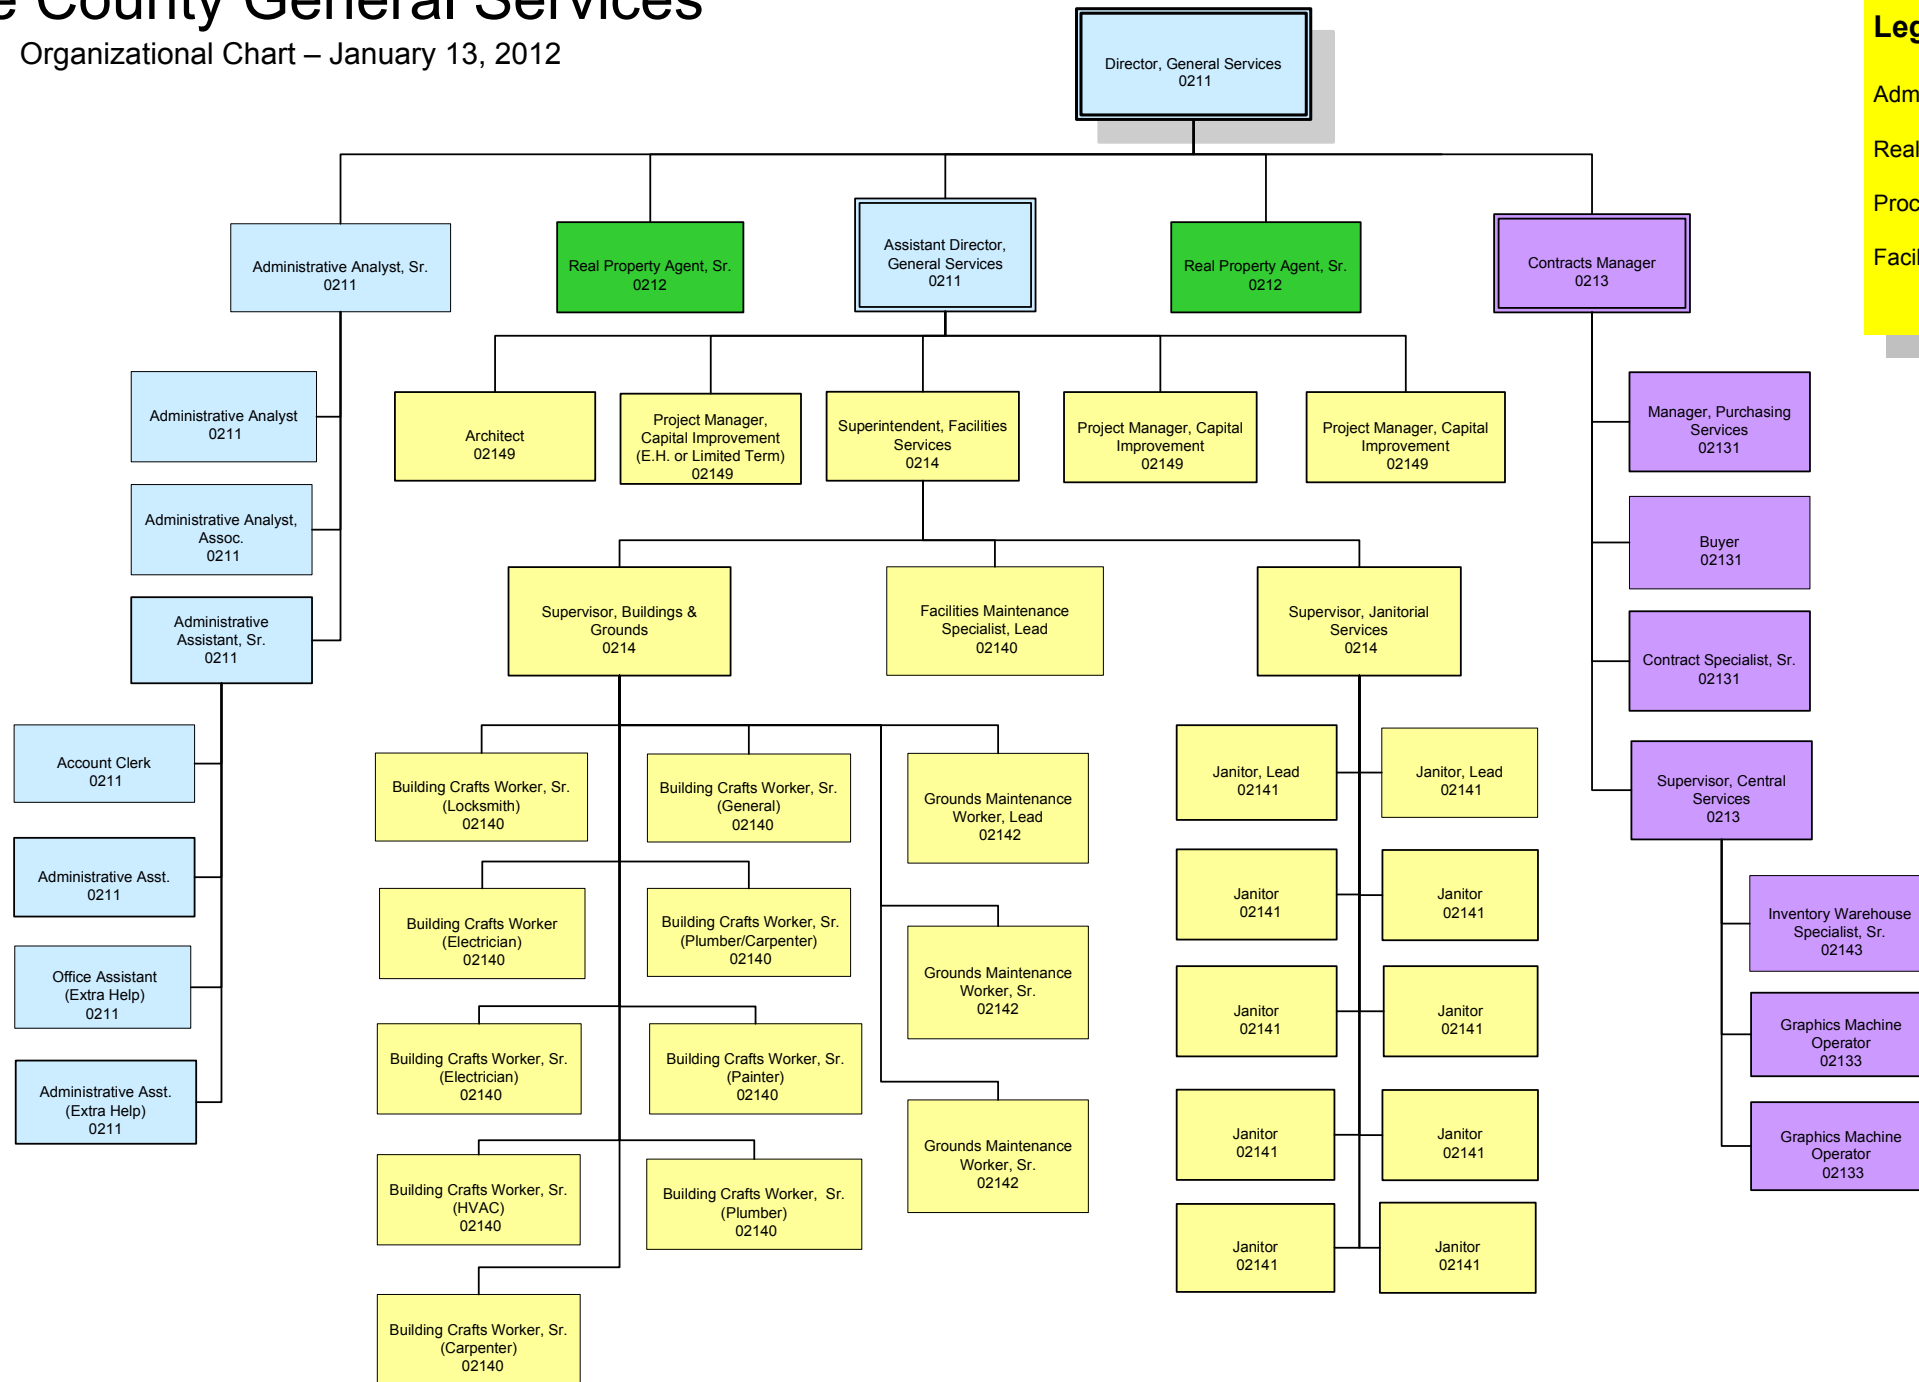

# Butte County General Services

Organizational Chart – January 13, 2012

## Legend:

- Administration
- Real Property Assets
- Procurement Services
- Facilities Services

ERROR: undefined  
OFFENDING COMMAND:

STACK: